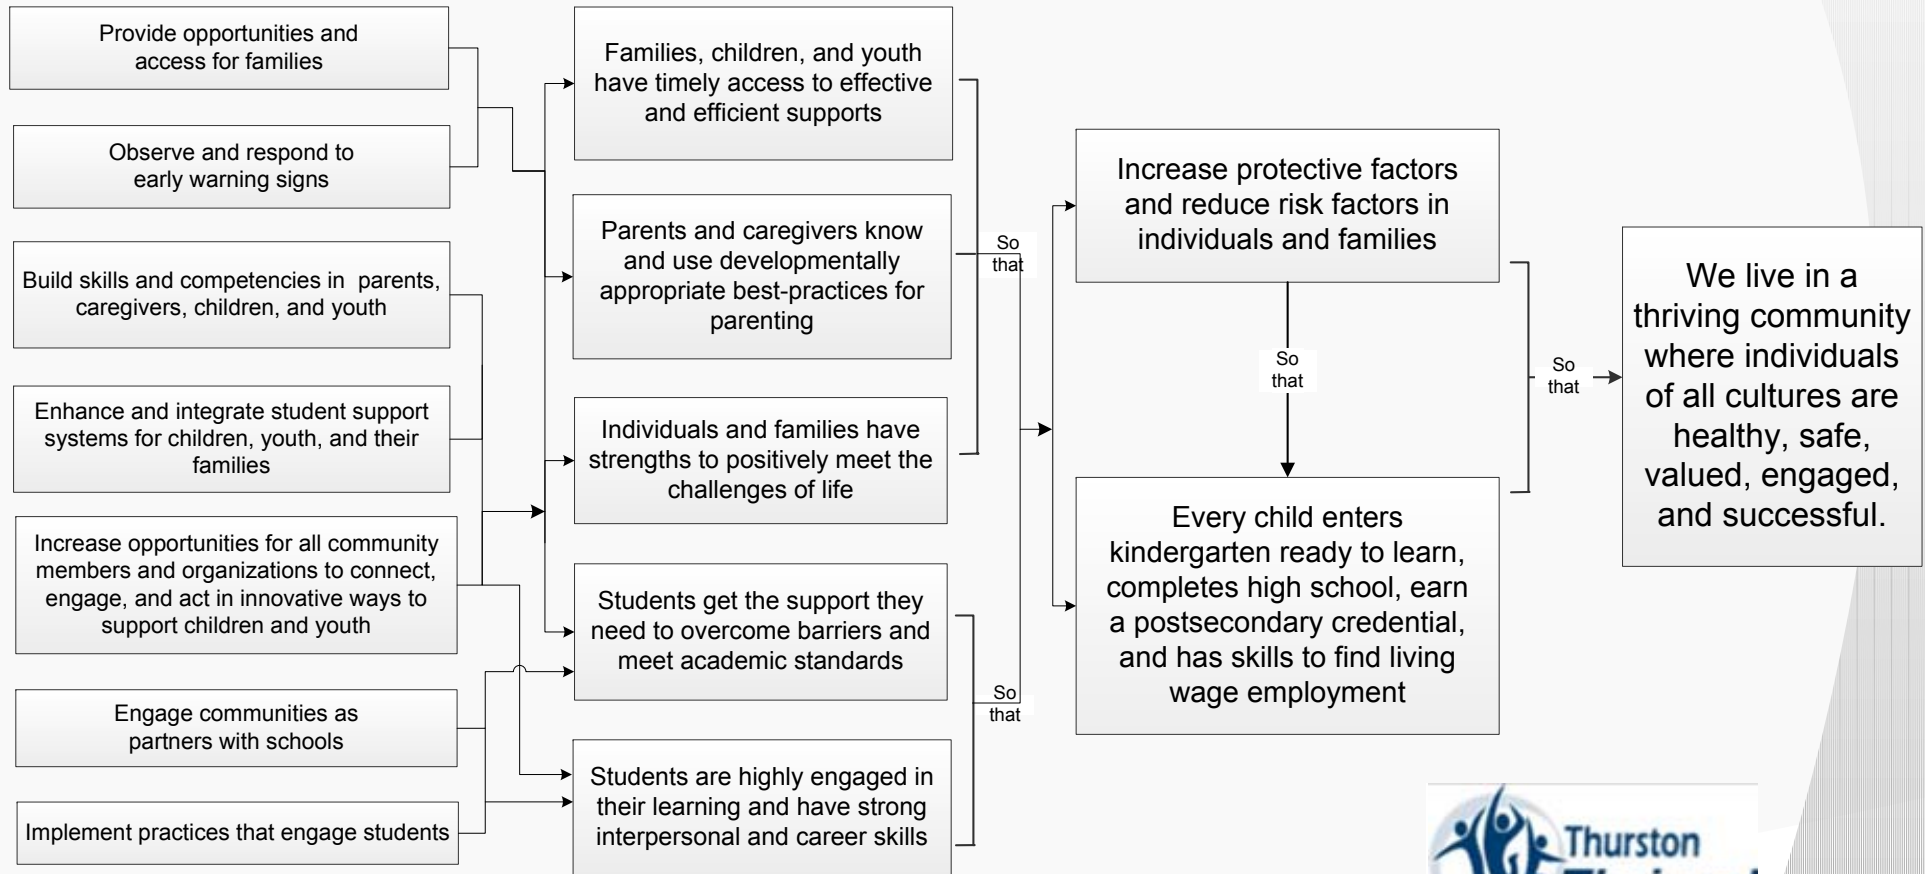

Education and Resilience

STRATEGIES & ACTIONS

OBJECTIVES

GOALS

VISION

Advocate, Monitor, Evaluate, and Adapt

Assess Emerging Issues

Mission: To Nurture children and youth from cradle to career by strengthening families, schools, and communities